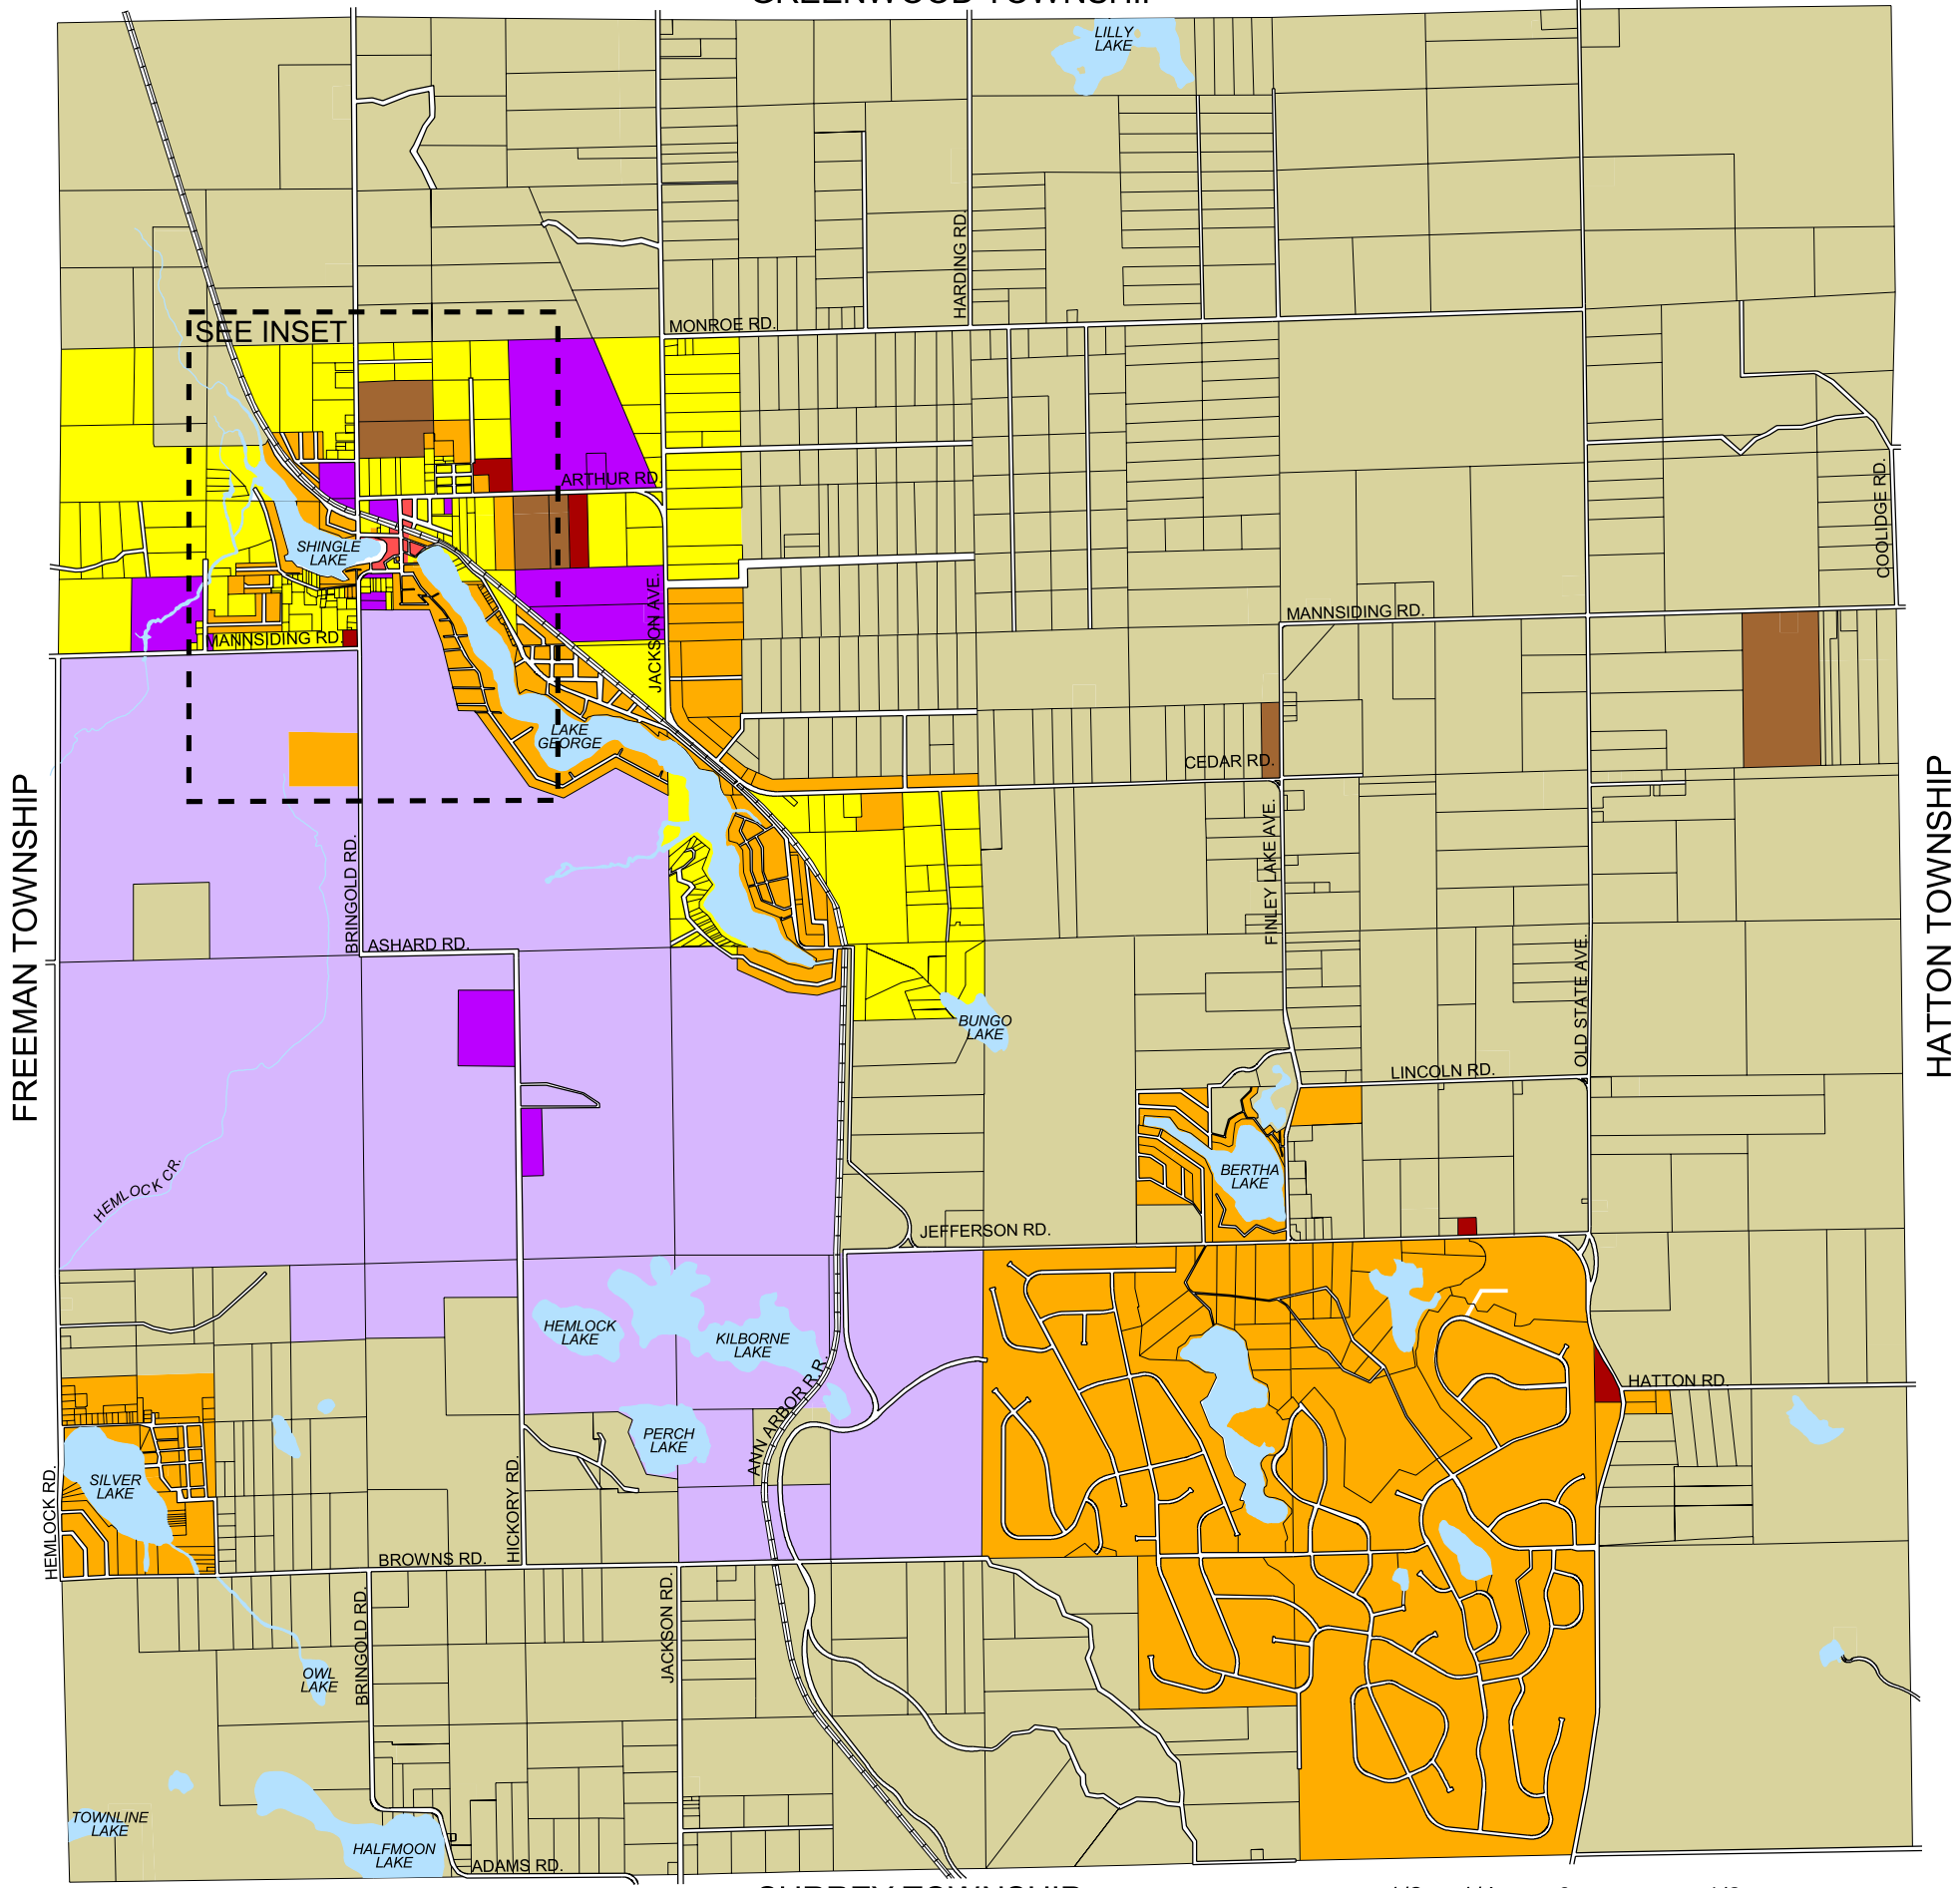

GREENWOOD TOWNSHIP

Legend

- R-R Rural Residential
- R-1 Single-Family Residential
- R-2 Single-Family/Two-Family Residential
- R-3 Multiple-Family Residential
- R-4 Manufactured Home Park
- C-1 Central Business District
- C-2 General Commercial
- M-1 Light Industrial
- M-2 Utility Industrial

Basemap Source: Clare County Equalization Department

This is to certify that this is the official Zoning Map of Lincoln Township, Clare County, Michigan.

Date of Adoption: 3/10/03

Effective Date: 3/14/03

Signed: *Dennis R. Zimmerman*
Dennis R. Zimmerman, Supervisor

Attested: *Carol L. Majewski*
Carol L. Majewski, Clerk

**ZONING MAP
LINCOLN TOWNSHIP
CLARE COUNTY, MICHIGAN**

WADE-TRIM
3933 Monitor Road
Bay City, Michigan 48706
(989) 686-3100