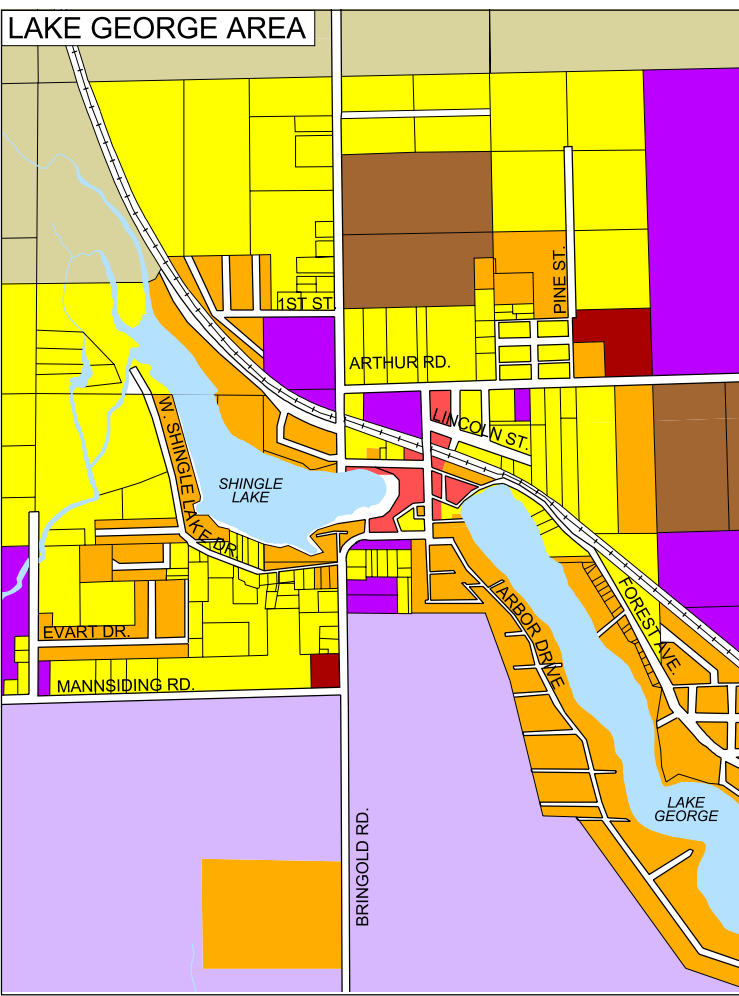

GREENWOOD TOWNSHIP

Legend

- R-R Rural Residential
- R-1 Single-Family Residential
- R-2 Single-Family/Two-Family Residential
- R-3 Multiple-Family Residential
- R-4 Manufactured Home Park
- C-1 Central Business District
- C-2 General Commercial
- M-1 Light Industrial
- M-2 Utility Industrial

Basemap Source: Clare County Equalization Department

This is to certify that this is the official Zoning Map of Lincoln Township, Clare County, Michigan.

Date of Adoption: 3/10/03

Effective Date: 3/14/03

Signed: *Dennis R. Zimmerman*
Dennis R. Zimmerman, Supervisor

Attested: *Carol L. Majewski*
Carol L. Majewski, Clerk

**ZONING MAP
LINCOLN TOWNSHIP
CLARE COUNTY, MICHIGAN**

WADE-TRIM
3933 Monitor Road
Bay City, Michigan 48706
(989) 686-3100