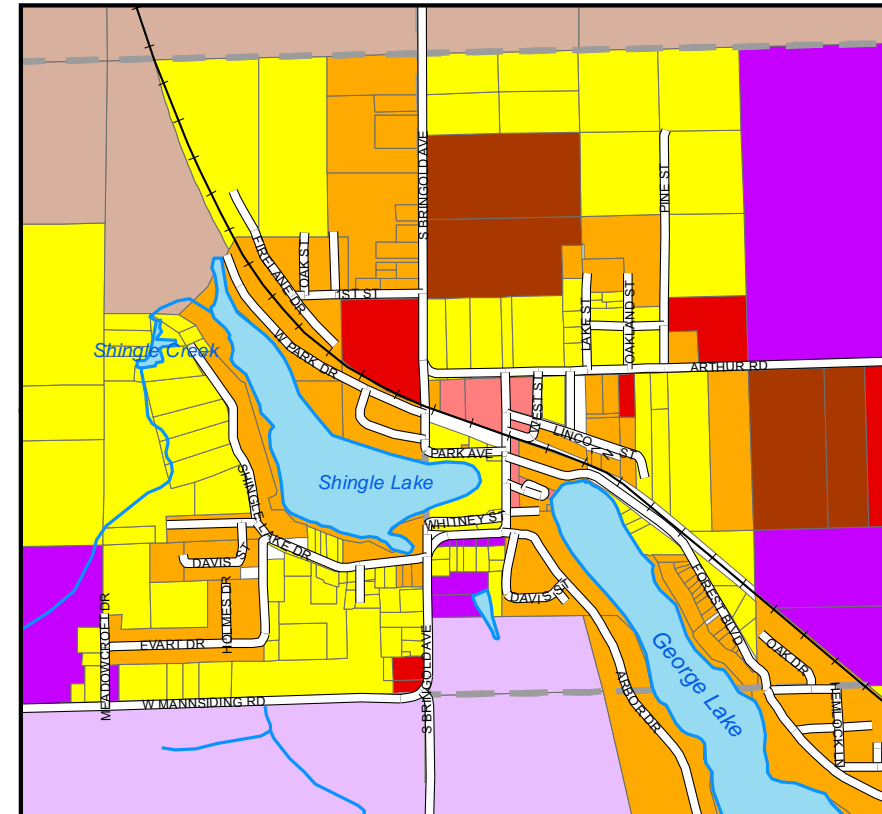

# LINCOLN TOWNSHIP

## CLARE COUNTY, MICHIGAN

### OFFICIAL ZONING MAP

This is to certify that this is the Official Zoning Map of the Lincoln Township Zoning Ordinance adopted on the 14th day of August, 2017.

Signed: \_\_\_\_\_  
 Dennis R. Zimmerman  
 Supervisor

**LANDPLAN**

INCORPORATED  
 rural community planning & zoning services  
 landplan-eidelson.com | 517.347.2120

Prepared By:  
 Mid-Michigan Mapping Solutions, LLC  
 4605 Seneca Dr  
 Okemos, MI 48864

**Source:** Data provided by Clare County and the State of Michigan. Mid-Michigan Mapping Solutions, LLC, does not warrant the accuracy of the data and/or the map. This document is intended to depict the approximate spatial location of the mapped features within the Community and all use is strictly at the user's own risk.